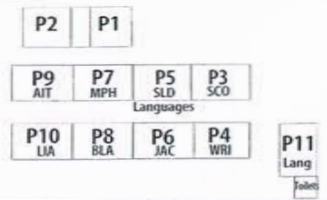

A = Art  
 F = Performing Arts  
 G = Sports/PE  
 L = Library/L Block  
 P = Prefab  
 R = Relocatable  
 S = Science  
 SP = Science/Physics  
 T = Technology

All multi storey  
 single digit = ground floor  
 1x = 2nd floor  
 2x = 3rd floor

Manukau Road

Drop Off

Owens Rd

Parking

Drop Off

Siver Rd

Drop Off

**EPSOM GIRLS GRAMMAR SCHOOL 2017**